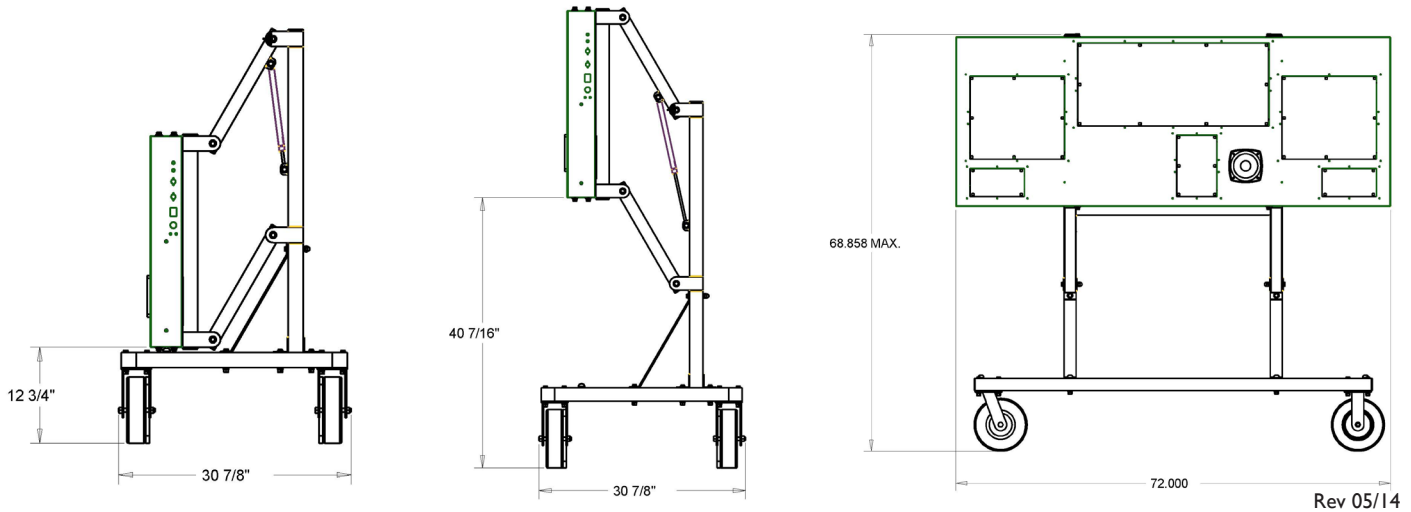

# Multisport Scoreboard Caddy

**Easy transfer from one location to the next.**

The multisport scoreboard caddy features five lockable positions, with a 28" swing and maximum height of 69".

- Sturdy zinc plated and powder-coated steel structure
- Heavy duty casters
- Supported lift system for scoreboard
- Fits through standard doorway
- Smooth surface (pictured) or ruggedized wheel options
- Optional storage trays for shot clocks and/or controllers

## Smooth Surface Caddy (CAD-MS-1)

Overall dimensions (W x H x D):

without scoreboard: 66" x 55" x 30.9" (167.6cm x 139.7cm x 78.5cm)

with scoreboard: 72" x 55" x 30.9" (182.9cm x 139.7cm x 78.5cm)

Weight:

without scoreboard: 90 lbs (40.8kg)

with scoreboard: 160 lbs (72.6kg)

---

## Rough Surface Caddy (CAD-MS-2)

Overall dimensions (W x H x D):

without scoreboard: 66" x 55" x 30.9" (167.6cm x 139.7cm x 78.5cm)

with scoreboard: 72" x 55" x 30.9" (182.9cm x 139.7cm x 78.5cm)

Weight: