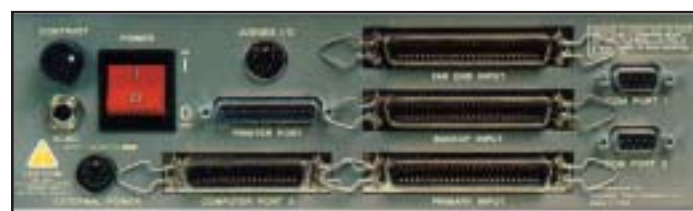

Over Twenty Years of Aquatic Sports Timing

Since 1972, Colorado Time Systems® has provided accuracy, reliability and simplicity in sports timing technology. Our fifth generation timer, the innovative SYSTEM5, offers large memory capacity, a full matrix display and an extensive array of customizing options. Our tradition of excellence in sports timing continues with the advancements incorporated in the SYSTEM5.

- ✓ Pre-programmed event sequencing with customizing capabilities
- ✓ Large on-screen display with "windows" formats
- ✓ Meet management interface port for PC download
- ✓ Simple, inexpensive software upgrades
- ✓ On-screen warning messages to assist operator
- ✓ Automatically flags 3/10th second discrepancy
- ✓ Additional sport programs available
- ✓ Memory capacity to over 500 races
- ✓ System self-diagnostics
- ✓ Attractive, compact and portable
- ✓ Automatic and semi-automatic relay judging option

System 5 Backpanel

Multiple inputs and outputs provide for an external printer; two ports for meet management interface, scoreboard interface, expansion port for other sports, and separate swimming I/O for far-end splits.

External Printer Capability

SYSTEM5 interfaces to any full-size IBM compatible printer for clear, easy to read customized print-outs. Print race results, splits or an entire condensed meet summary at any time during or after the event. Provide your own printer or select a printer through Colorado Time Systems.