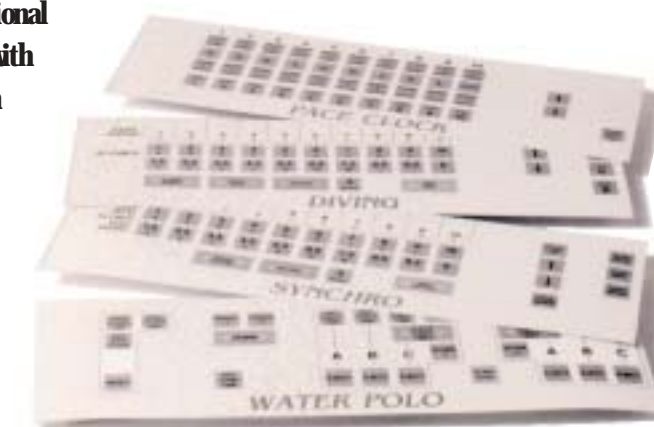

Multi-Sport Options

Swimming and manual diving programs are standard. The SYSTEM5 offers optional changeable keyboard inserts and software programs for additional sports including water polo, synchronized swimming, pace clock and additional hardware for automatic entry of diving scores. As with all Colorado systems, these programs interface with our 3009 and 4009 series scoreboards.