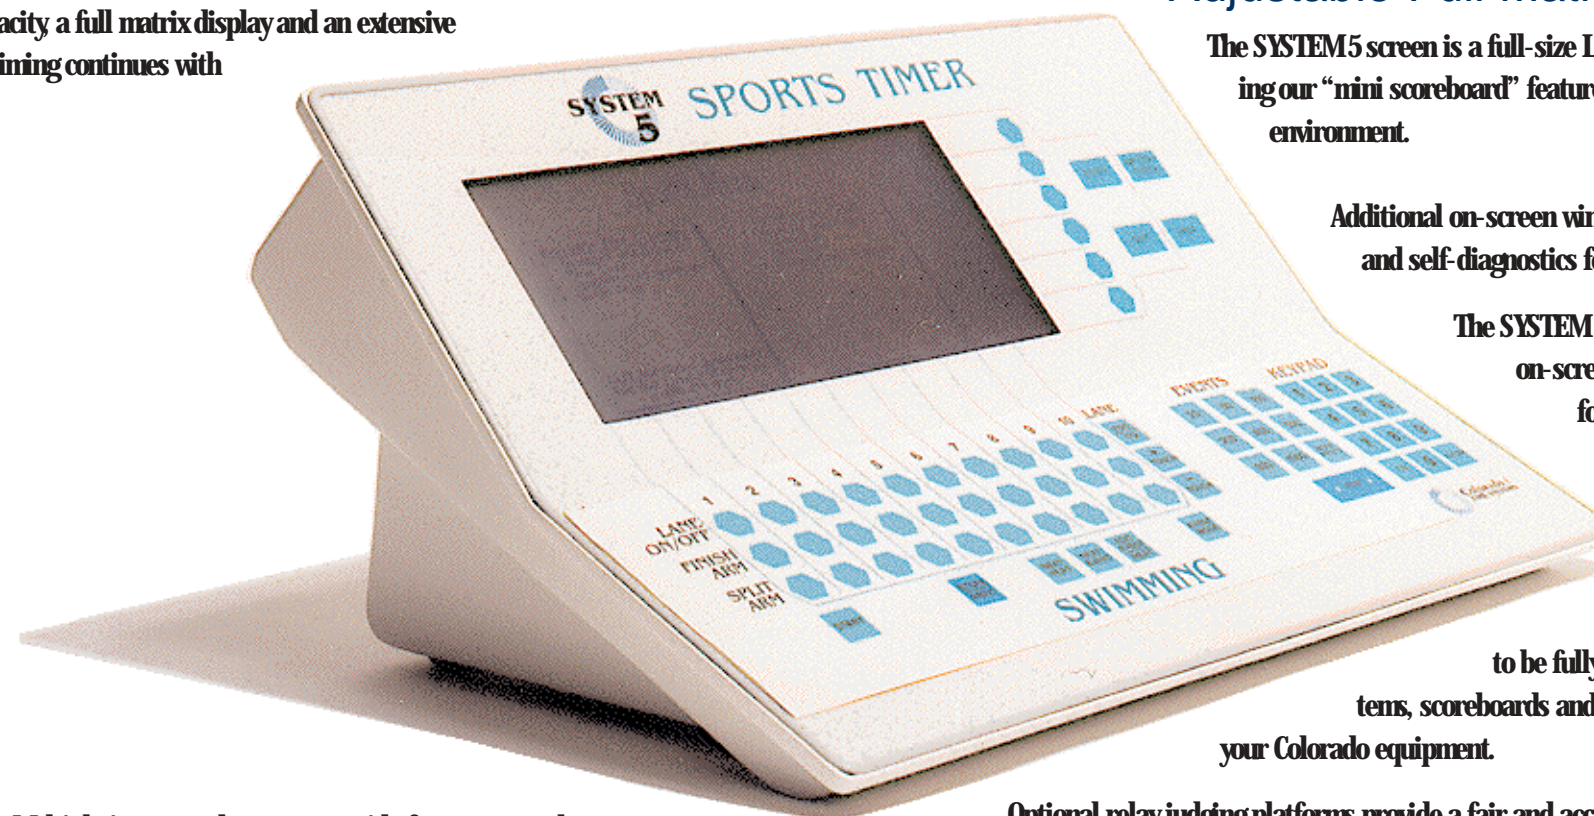

System 5 Backpanel

Multiple inputs and outputs provide for an external printer; two ports for meet management interface, scoreboard interface, expansion port for other sports, and separate swimming I/O for far-end splits.

External Printer Capability

SYSTEM5 interfaces to any full-size IBM compatible printer for clear, easy to read customized print-outs. Print race results, splits or an entire condensed meet summary at any time during or after the event. Provide your own printer or select a printer through Colorado Time Systems.

**For more information,
call (800) 279-0111**

Adjustable Full Matrix LCD Display

The SYSTEM5 screen is a full-size LCD display providing complete race information including our "mini scoreboard" feature. A contrast control assures clear, crisp images in any environment.

Additional on-screen windows allow selections for events, equipment options, and self-diagnostics for the timer, touchpads, cables, scoreboard and buttons.

The SYSTEM5 operates up to 40 hours on eight "D" batteries with on-screen gauge to monitor power reserve. A 115V wall transformer is included as an alternate power source.