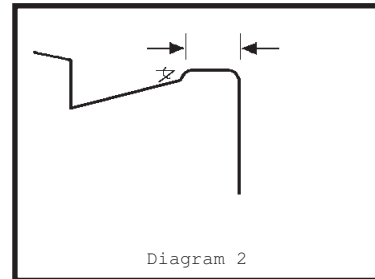

Profile Gutter Diagram

When ordering touchpads, select the diagram that best depicts your pool gutter.

Enter all requested dimensions and note water level. Please return by mail or fax to:

Colorado Time Systems - Sales Department, 1551 E. 11th Street, Loveland, CO 80537

Phone: 970-667-1000 • Fax: 970-667-5876

School/Organization _____

Name _____

Phone _____ Fax _____ Email _____

Address _____

City _____ State _____ Zip _____

Revised 04/10