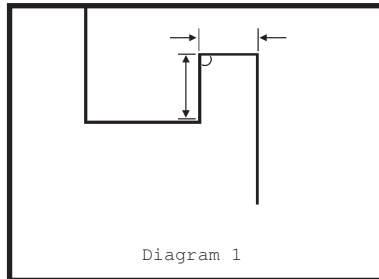

Profile Gutter Diagram

When ordering touchpads, select the diagram that best depicts your pool gutter.

Enter all requested dimensions and note water level. Please return by mail or fax to:

Colorado Time Systems - Sales Department, 1551 E. 11th Street, Loveland, CO 80537

Phone: 970-667-1000 • Fax: 970-667-5876

School/Organization _____

Name _____

Phone _____ Fax _____ Email _____

Address _____

City _____ State _____ Zip _____

Revised 04/10