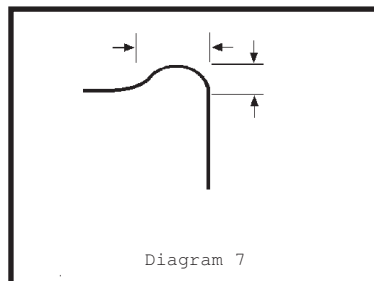

Profile Gutter Diagram

When ordering touchpads, select the diagram that best depicts your pool gutter.

Enter all requested dimensions and note water level. Please return by mail or fax to:

Colorado Time Systems - Sales Department, 1551 E. 11th Street, Loveland, CO 80537

Phone: 970-667-1000 • Fax: 970-667-5876

School/Organization _____

Name _____

Phone _____ Fax _____ Email _____

Address _____

City _____ State _____ Zip _____

Revised 04/10