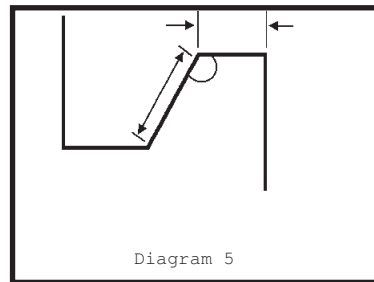

Profile Gutter Diagram

When ordering touchpads, select the diagram that best depicts your pool gutter.

Enter all requested dimensions and note water level. Please return by mail or fax to:

Colorado Time Systems - Sales Department, 1551 E. 11th Street, Loveland, CO 80537

Phone: 970-667-1000 • Fax: 970-667-5876

School/Organization _____

Name _____

Phone _____ Fax _____ Email _____

Address _____

City _____ State _____ Zip _____

Revised 04/10