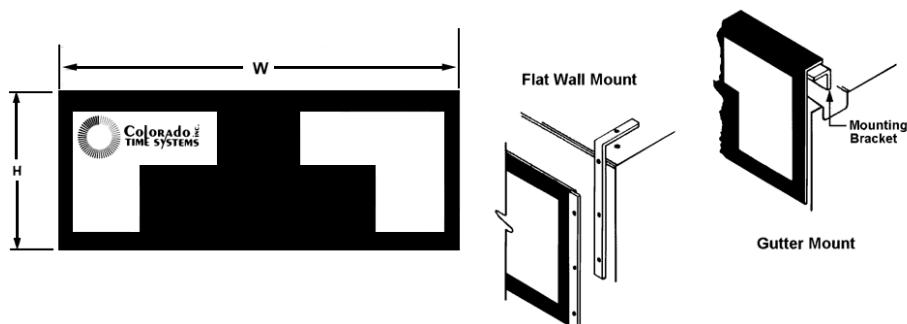

Touchpad Specifications

All of our touchpads have an internal full face switch. Top edge switch on gutter mount touchpads. Most of our touchpads are available with either our standard non-skid surface, or our patented AquaGrip surface. Our touchpads are an all-plastic construction, and include a 10-foot cable with molded connector. Less than 5vDC on deck power required (electronically isolated at the timer).

Custom size touchpads are also available.

Description	Part Number			
	Aquagrip Gutterhung	Standard Gutterhung	Aquagrip Flatwall*	Standard Flatwall*
188.5cm x 90cm FINA Touchpad	TP-188.5G	TP-188.5	TP-188.5GF	TP-188.5F
190cm x 90cm FINA Touchpad		TP-190		TP-190F
195cm x 90cm FINA Touchpad	TP-195G	TP-195	TP-195GF	TP-195F
240cm x 90cm FINA Touchpad	TP-240G	TP-240	TP-240GF	TP-240F
60in x 22in Touchpad (152.40cm x 55.88cm) Recommended for lanes 66 to 84 inches wide	TP-60G	TP-60		
60in x 24in Touchpad (152.40cm x 60.96cm) Recommended for lanes 66 to 84 inches wide			TP-60GF	TP-60F
78in x 22in Touchpad (198.12cm x 55.88cm) Recommended for lanes 84 to 96 inches wide	TP-78G	TP-78		
78in x 24in Touchpad (198.12cm x 60.96cm) Recommended for lanes 84 to 96 inches wide			TP-78GF	TP-78F
96in x 22in Touchpad (243.84cm x 55.88cm)	TP-96G	TP-96		

All touchpads have a thickness of .3in (.76cm)

*Flatwall touchpads are 3in (7.6cm) wider than the dimensions listed

Revised 04/10

Profile Gutter Diagram

When ordering touchpads, select the diagram that best depicts your pool gutter.