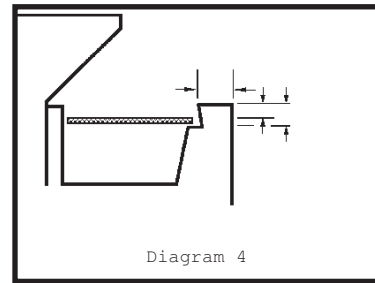

Profile Gutter Diagram

When ordering touchpads, select the diagram that best depicts your pool gutter.

Enter all requested dimensions and note water level. Please return by mail or fax to:

Colorado Time Systems - Sales Department, 1551 E. 11th Street, Loveland, CO 80537

Phone: 970-667-1000 • Fax: 970-667-5876

School/Organization _____

Name _____

Phone _____ Fax _____ Email _____

Address _____

City _____ State _____ Zip _____

Revised 04/10