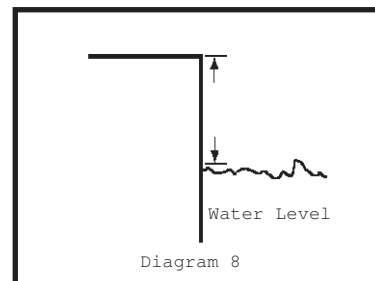

Profile Gutter Diagram

When ordering touchpads, select the diagram that best depicts your pool gutter.

Enter all requested dimensions and note water level. Please return by mail or fax to:

Colorado Time Systems - Sales Department, 1551 E. 11th Street, Loveland, CO 80537

Phone: 970-667-1000 • Fax: 970-667-5876

School/Organization _____

Name _____

Phone _____ Fax _____ Email _____

Address _____

City _____ State _____ Zip _____

Revised 04/10