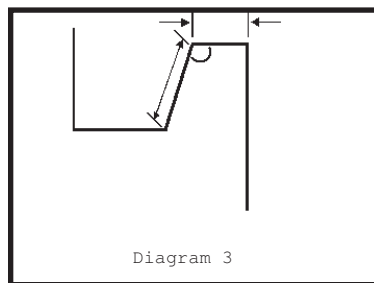

Profile Gutter Diagram

When ordering touchpads, select the diagram that best depicts your pool gutter.

Enter all requested dimensions and note water level. Please return by mail or fax to:

Colorado Time Systems - Sales Department, 1551 E. 11th Street, Loveland, CO 80537

Phone: 970-667-1000 • Fax: 970-667-5876

School/Organization _____

Name _____

Phone _____ Fax _____ Email _____

Address _____

City _____ State _____ Zip _____

Revised 04/10