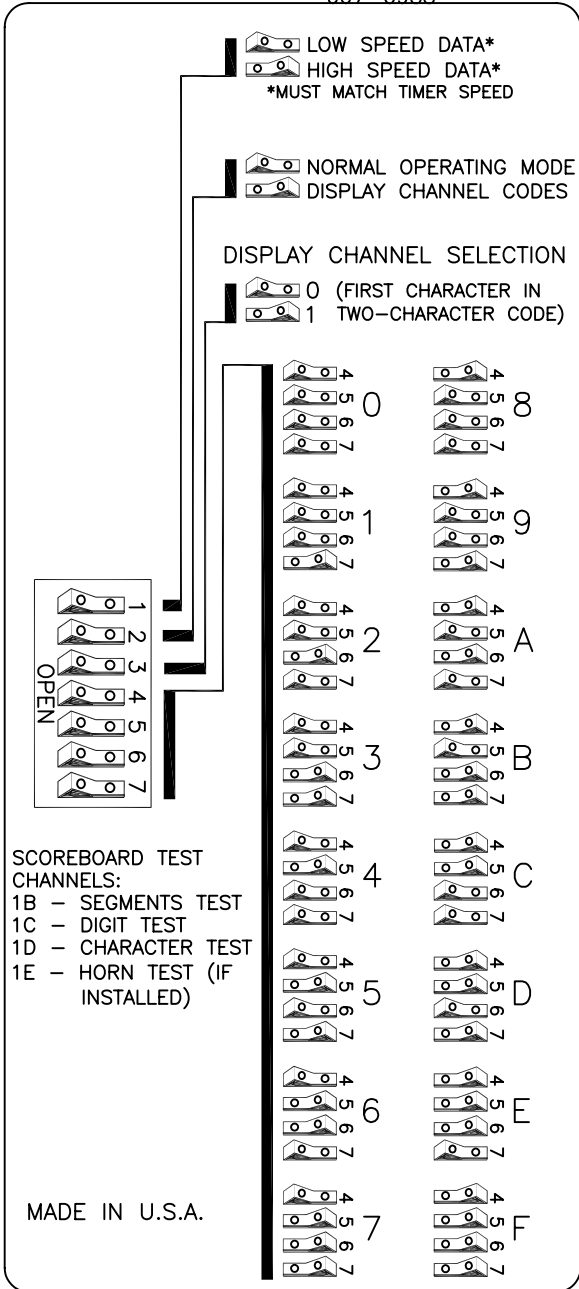

**Colorado<sup>cs</sup>  
TIME SYSTEMS**

1551 E. 11th. St., Loveland CO, 80537  
Phone: (970) 667-1000 Fax: (970)  
667-0988

Warning: For continued protection against fire hazard, replace only with 250V, 3.15A, Fast Blo fuse.

012-047 Rev.F